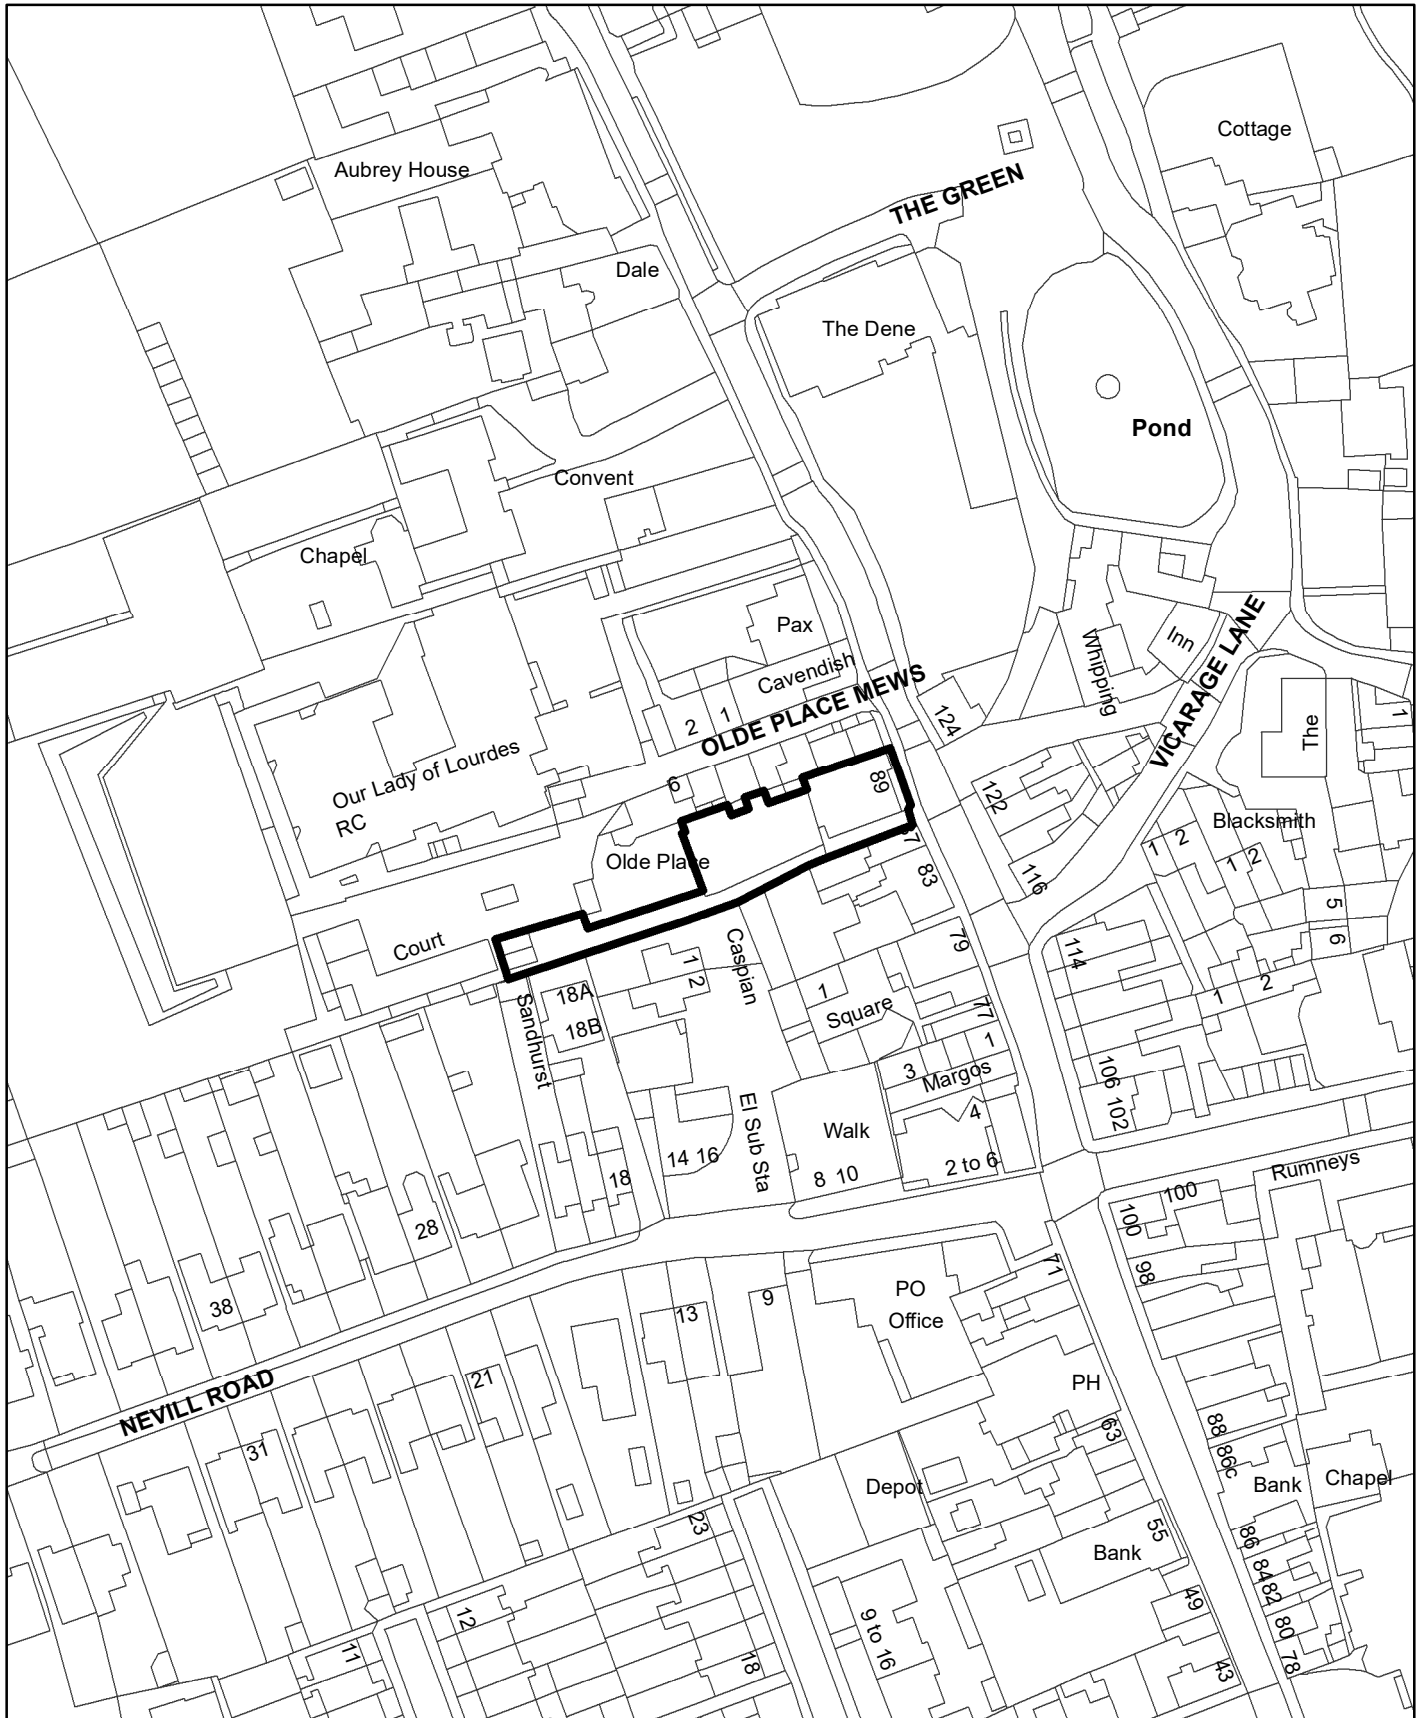

BH2021 04244 - The Rottingdean Lounge And Bar, 89 High Street

N

Scale: 1:1,250